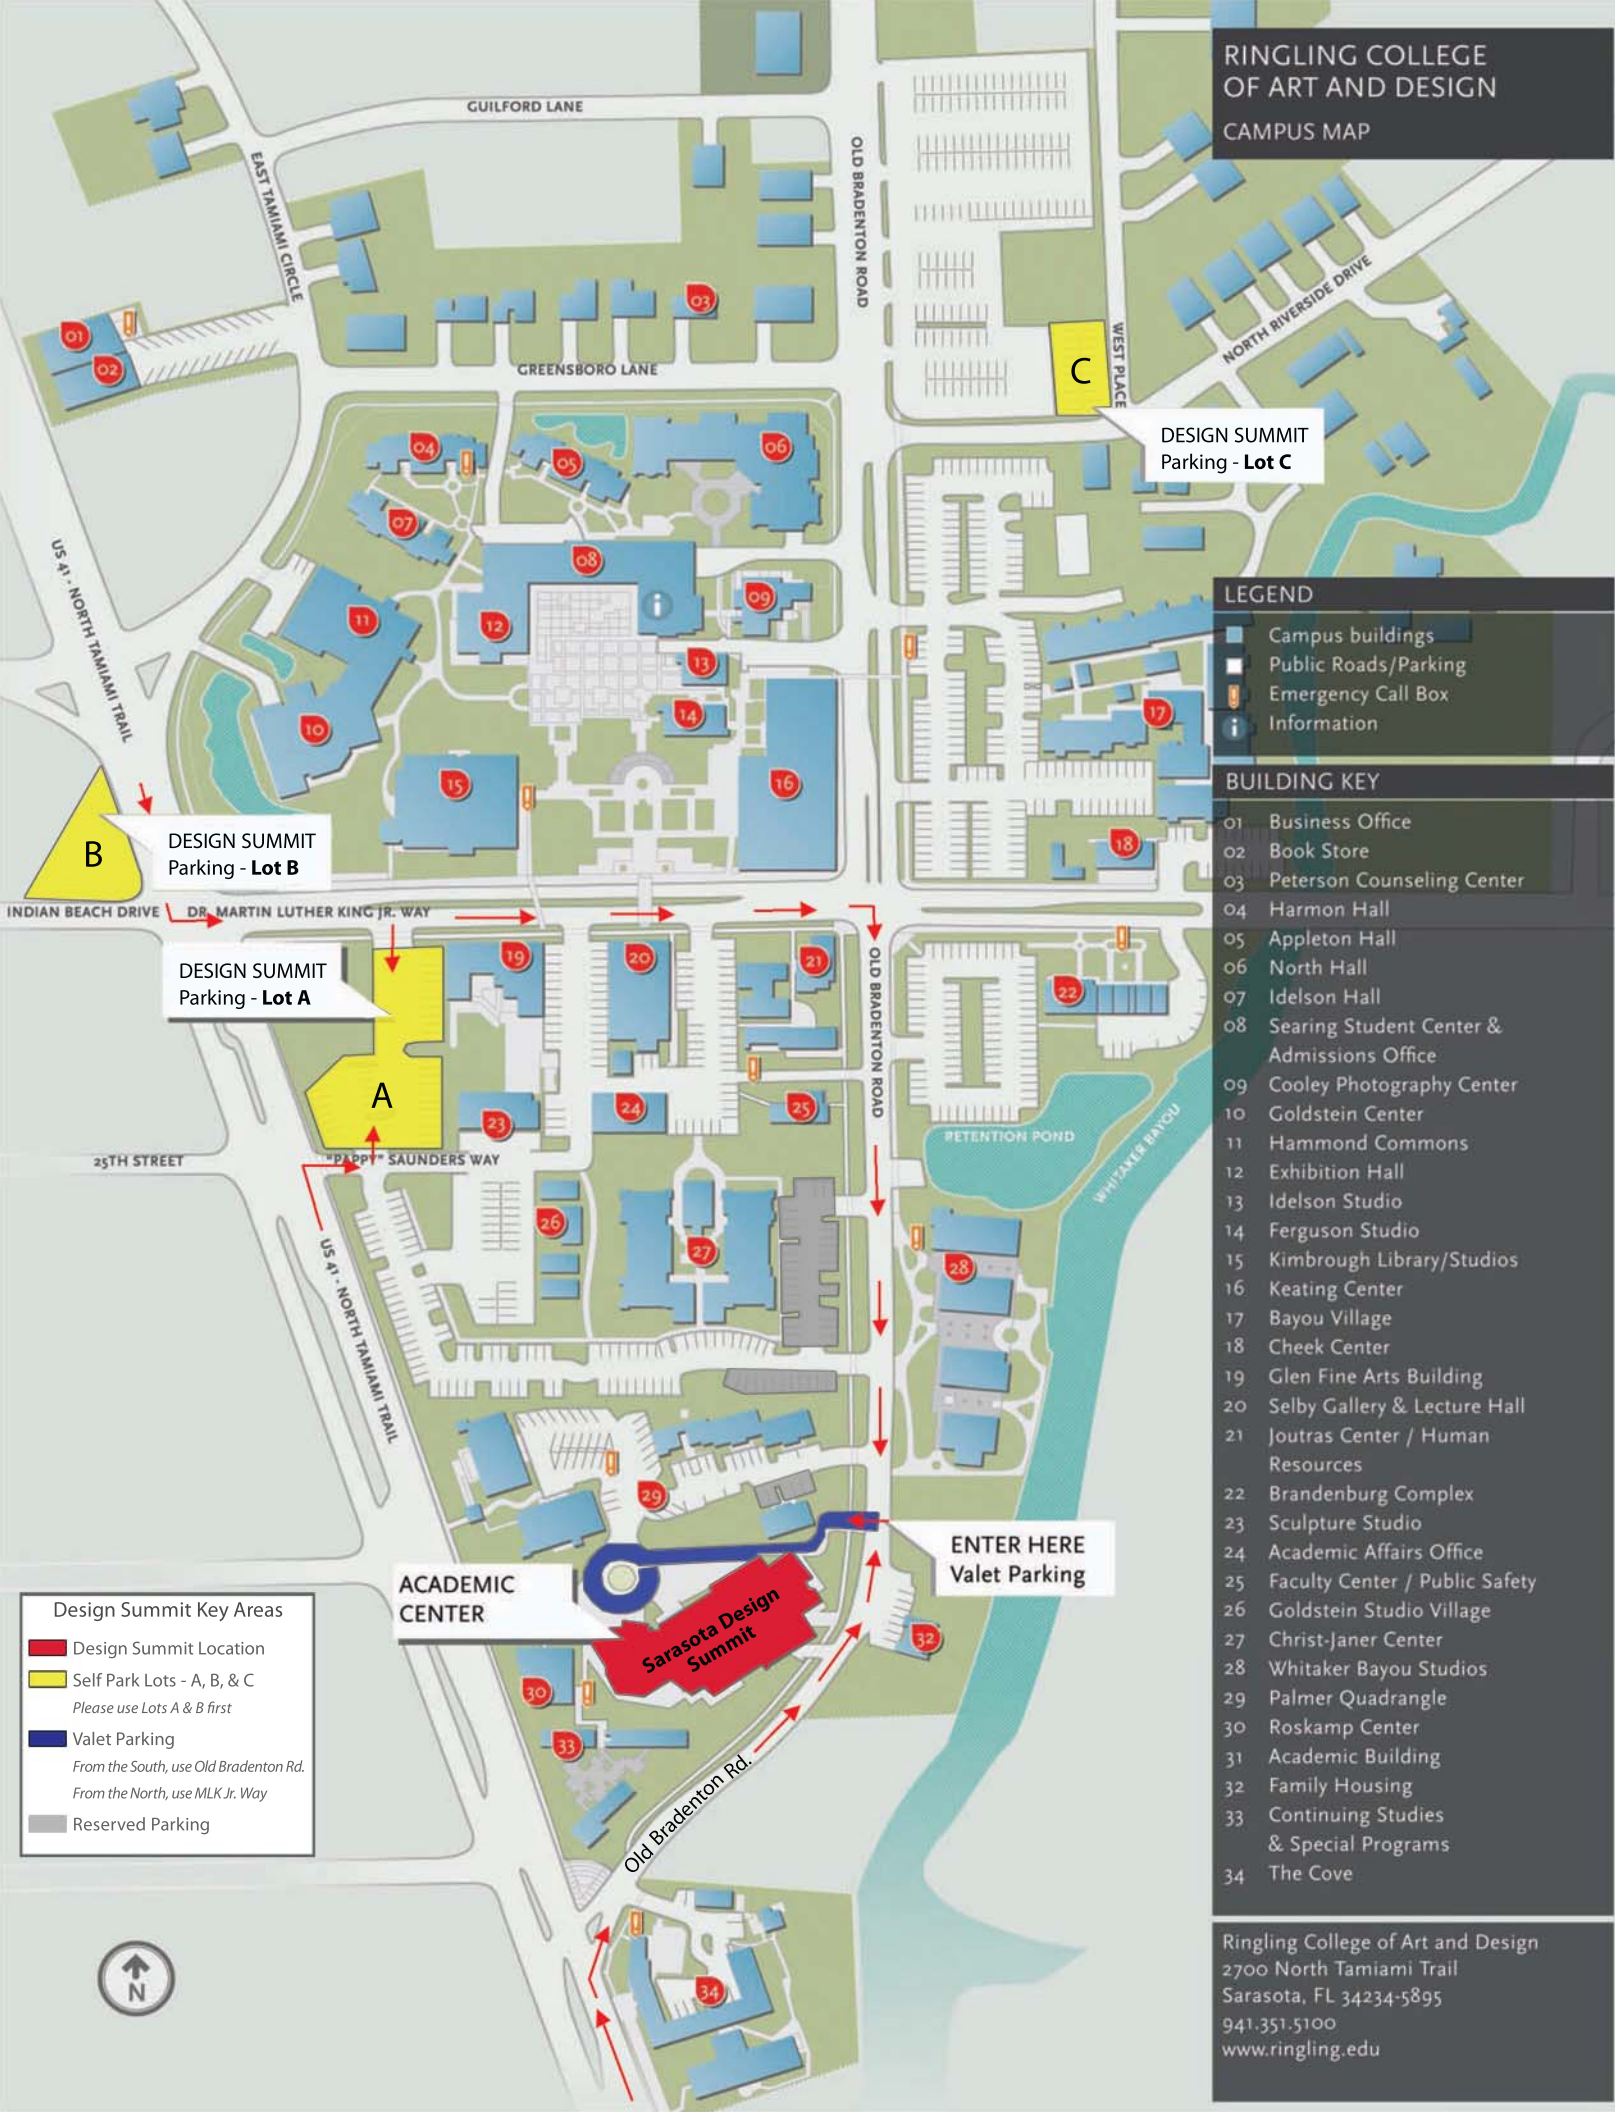

RINGLING COLLEGE OF ART AND DESIGN
CAMPUS MAP

DESIGN SUMMIT
Parking - Lot C

DESIGN SUMMIT
Parking - Lot B

DESIGN SUMMIT
Parking - Lot A

ENTER HERE
Valet Parking

Sarasota Design Summit

ACADEMIC CENTER

Design Summit Key Areas

- Design Summit Location
- Self Park Lots - A, B, & C
Please use Lots A & B first
- Valet Parking
*From the South, use Old Bradenton Rd.
From the North, use MLK Jr. Way*
- Reserved Parking

LEGEND

- Campus buildings
- Public Roads/Parking
- Emergency Call Box
- i Information

BUILDING KEY

01	Business Office
02	Book Store
03	Peterson Counseling Center
04	Harmon Hall
05	Appleton Hall
06	North Hall
07	Idelson Hall
08	Searing Student Center & Admissions Office
09	Cooley Photography Center
10	Goldstein Center
11	Hammond Commons
12	Exhibition Hall
13	Idelson Studio
14	Ferguson Studio
15	Kimbrough Library/Studios
16	Keating Center
17	Bayou Village
18	Cheek Center
19	Glen Fine Arts Building
20	Selby Gallery & Lecture Hall
21	Joutras Center / Human Resources
22	Brandenburg Complex
23	Sculpture Studio
24	Academic Affairs Office
25	Faculty Center / Public Safety
26	Goldstein Studio Village
27	Christ-Janer Center
28	Whitaker Bayou Studios
29	Palmer Quadrangle
30	Roskamp Center
31	Academic Building
32	Family Housing
33	Continuing Studies & Special Programs
34	The Cove